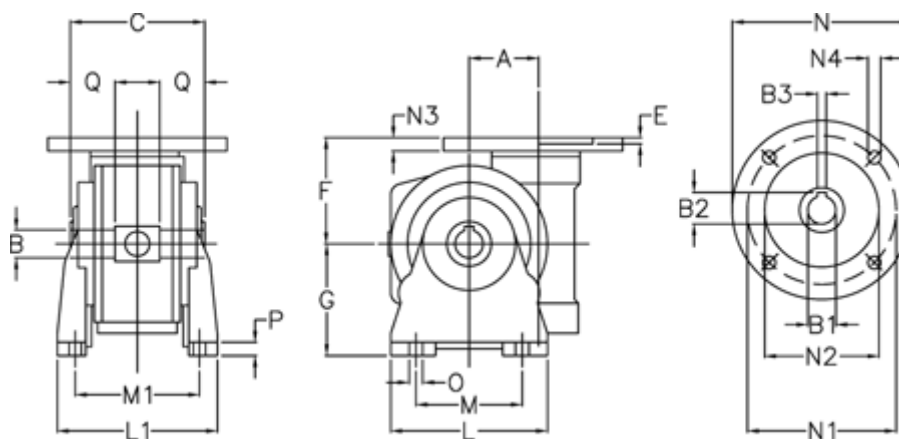

Article number: 3902044035323
 Description: Worm gear
 VF 44-V-35-63B14

Measures

A = 44.6	G = 72	N3 = 8
B = 18 H7	L = 90	N4 = 5.5
B1 E7 = 11	L1 = 98	O = 8.5
B2 = 12.8	M = 52	P = 10
B3 H9 = 4	M1 = 81	Q = 24.5
C = 64	N = 90	
E = 2	N1 = 75	
F = 65	N2 = 60	